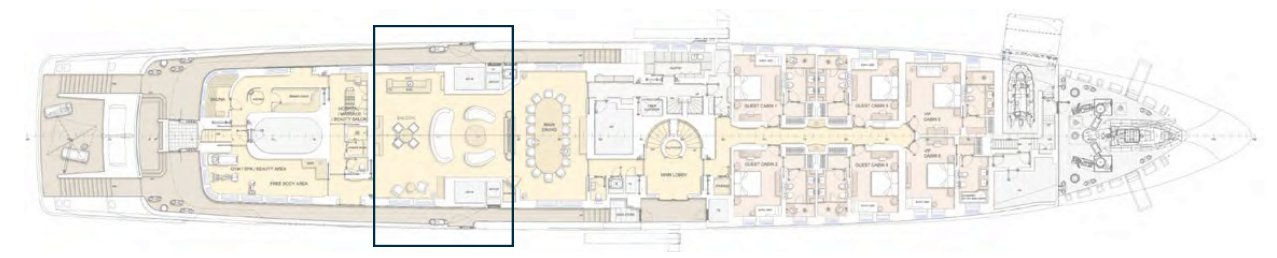

LUNA

MAIN DECK / TIGER THEATER