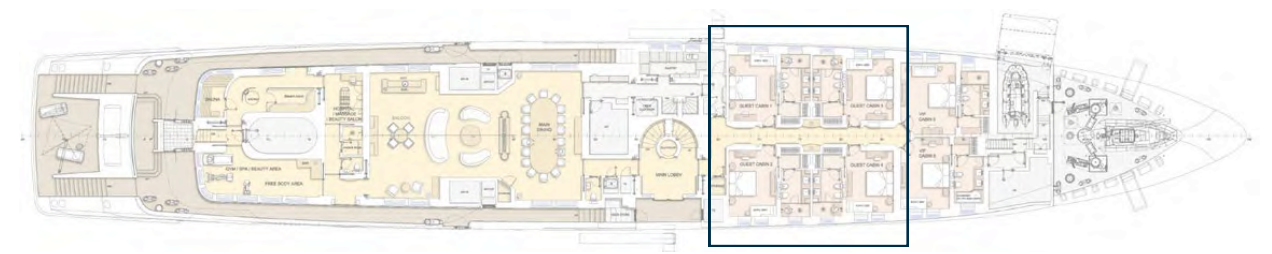

LUNA

MAIN DECK / VIP GUEST CABIN

LUNA

MAIN DECK / BATHROOM

LUNA

MAIN DECK / DOUBLE GUEST CABIN

LUNA

MAIN DECK / DOUBLE GUEST CABIN

LUNA

MAIN DECK / DOUBLE GUEST CABIN

LUNA

MAIN DECK / BATHROOM

LUNA

MAIN DECK

Gymnasium

Step into luxury within the confines of a 70-square-meter studio that seamlessly blends wellness and opulence.