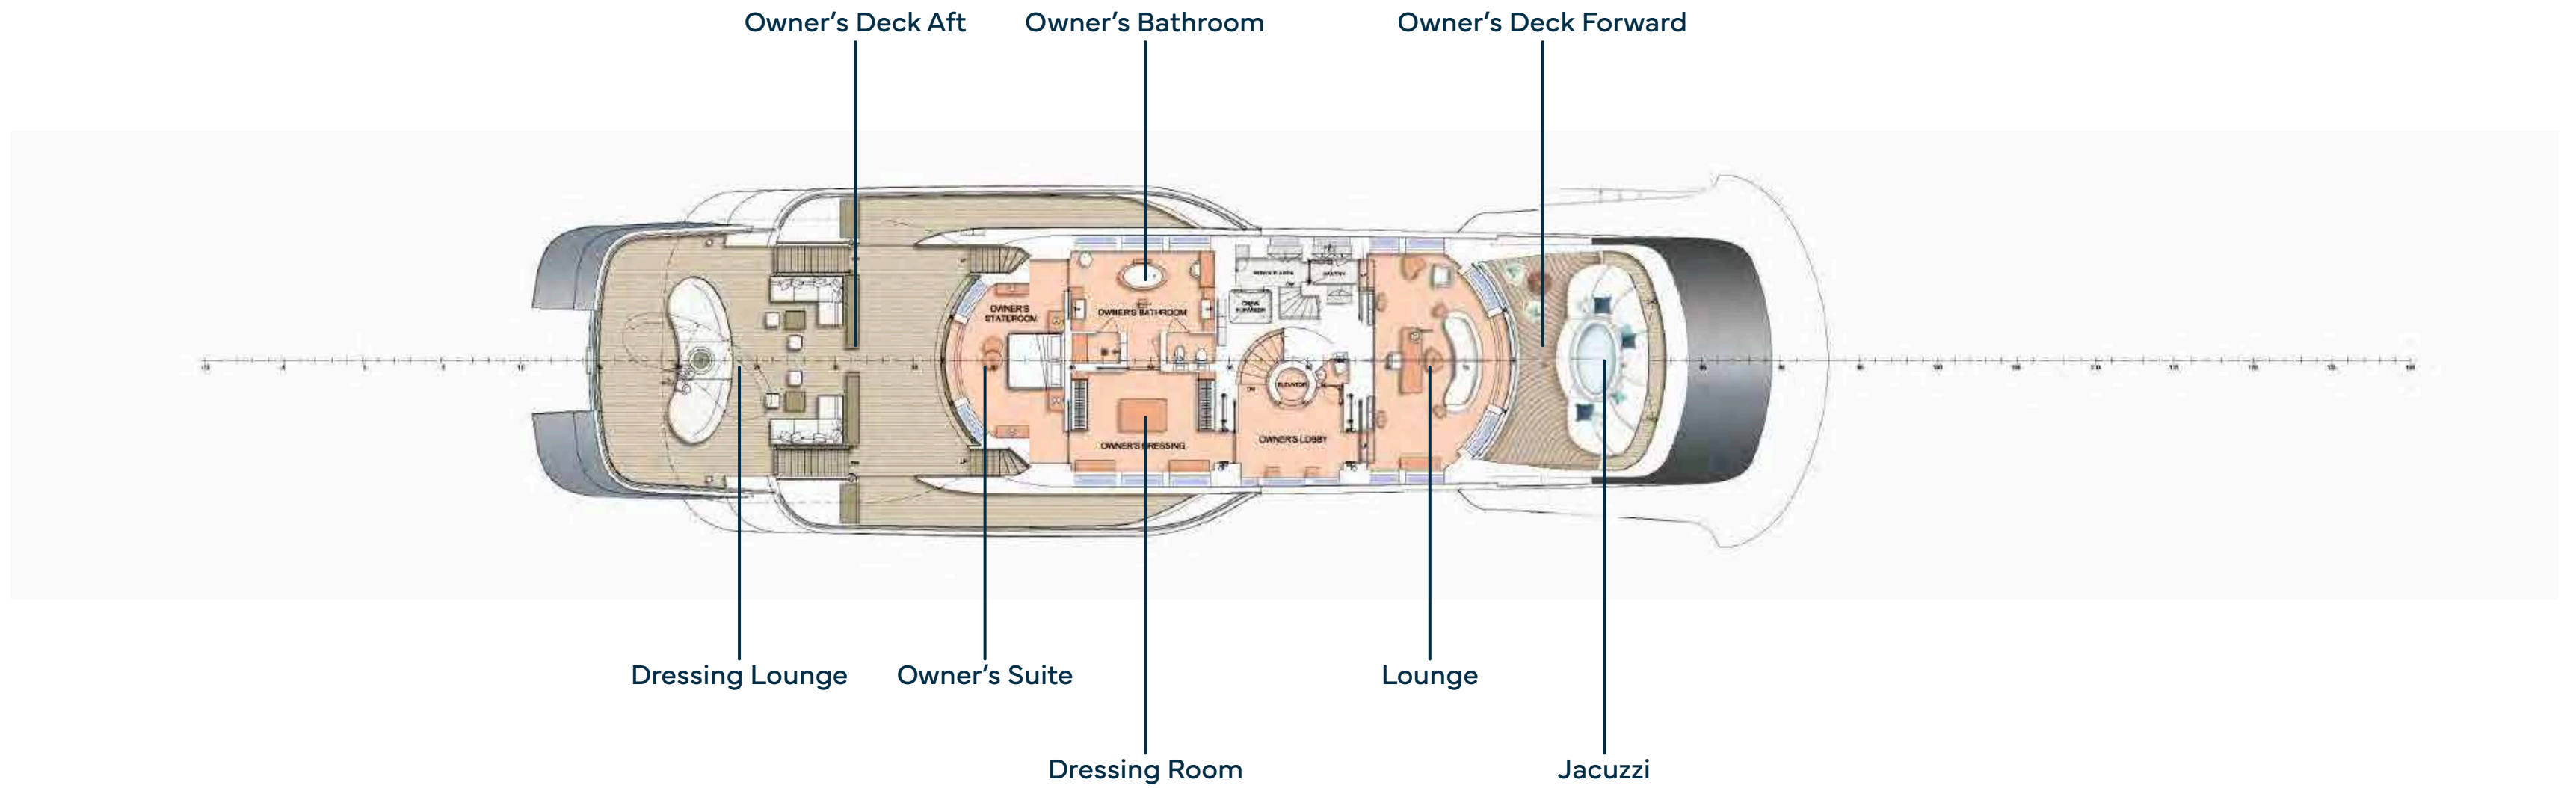

General arrangement