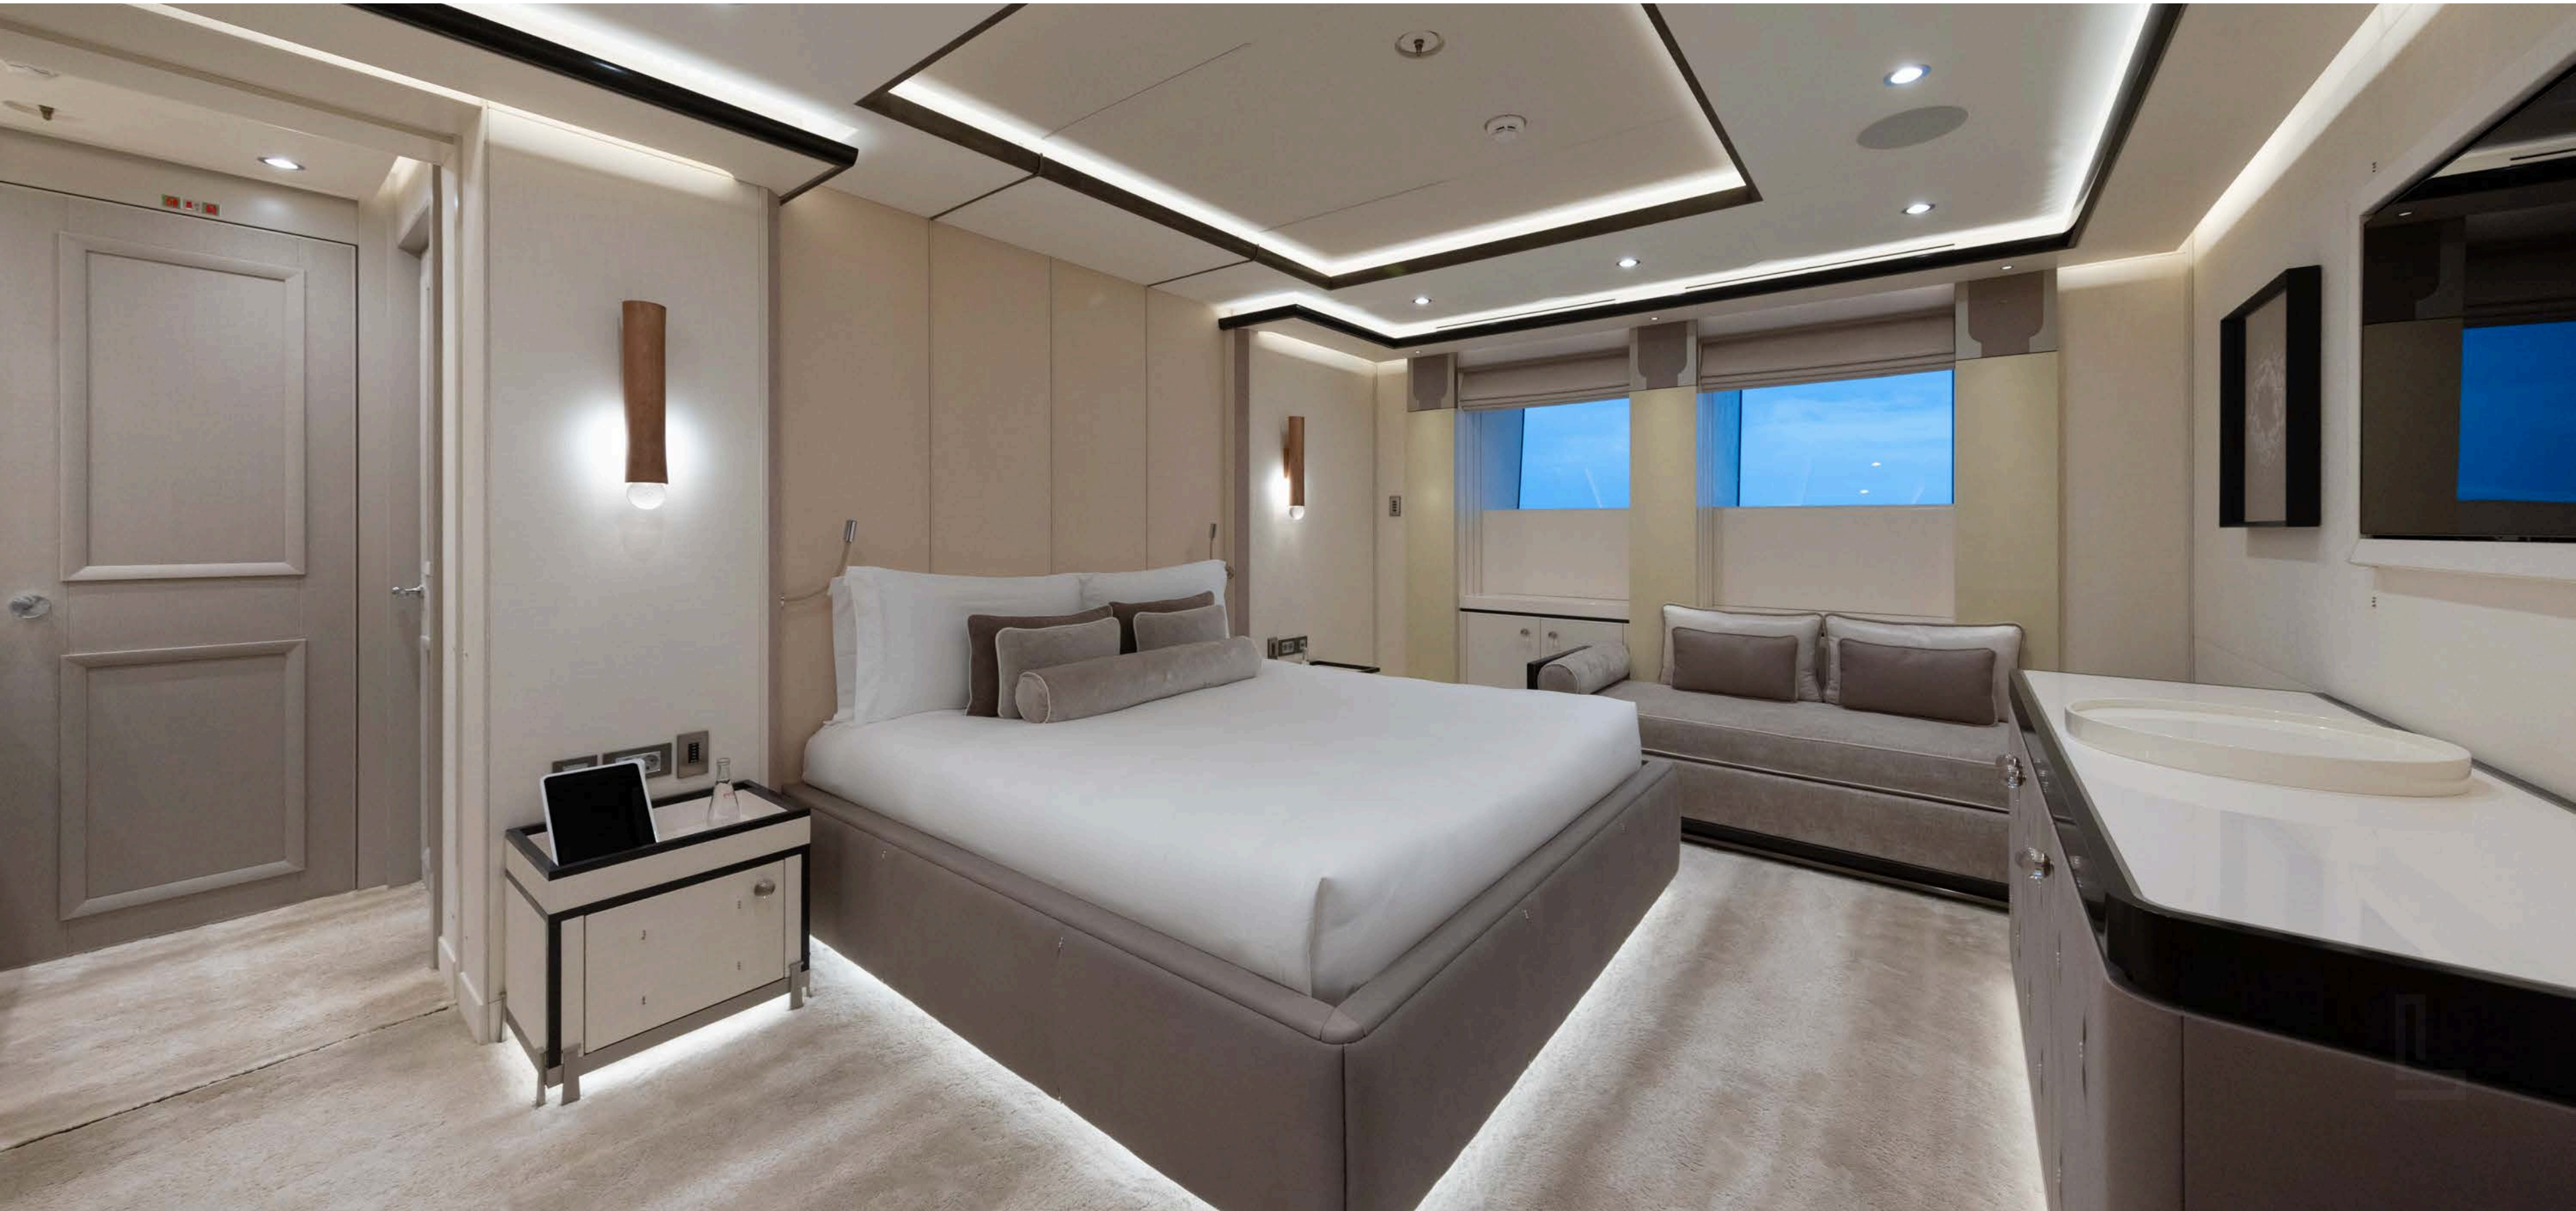

LUNA

MAIN DECK / DOUBLE GUEST CABIN