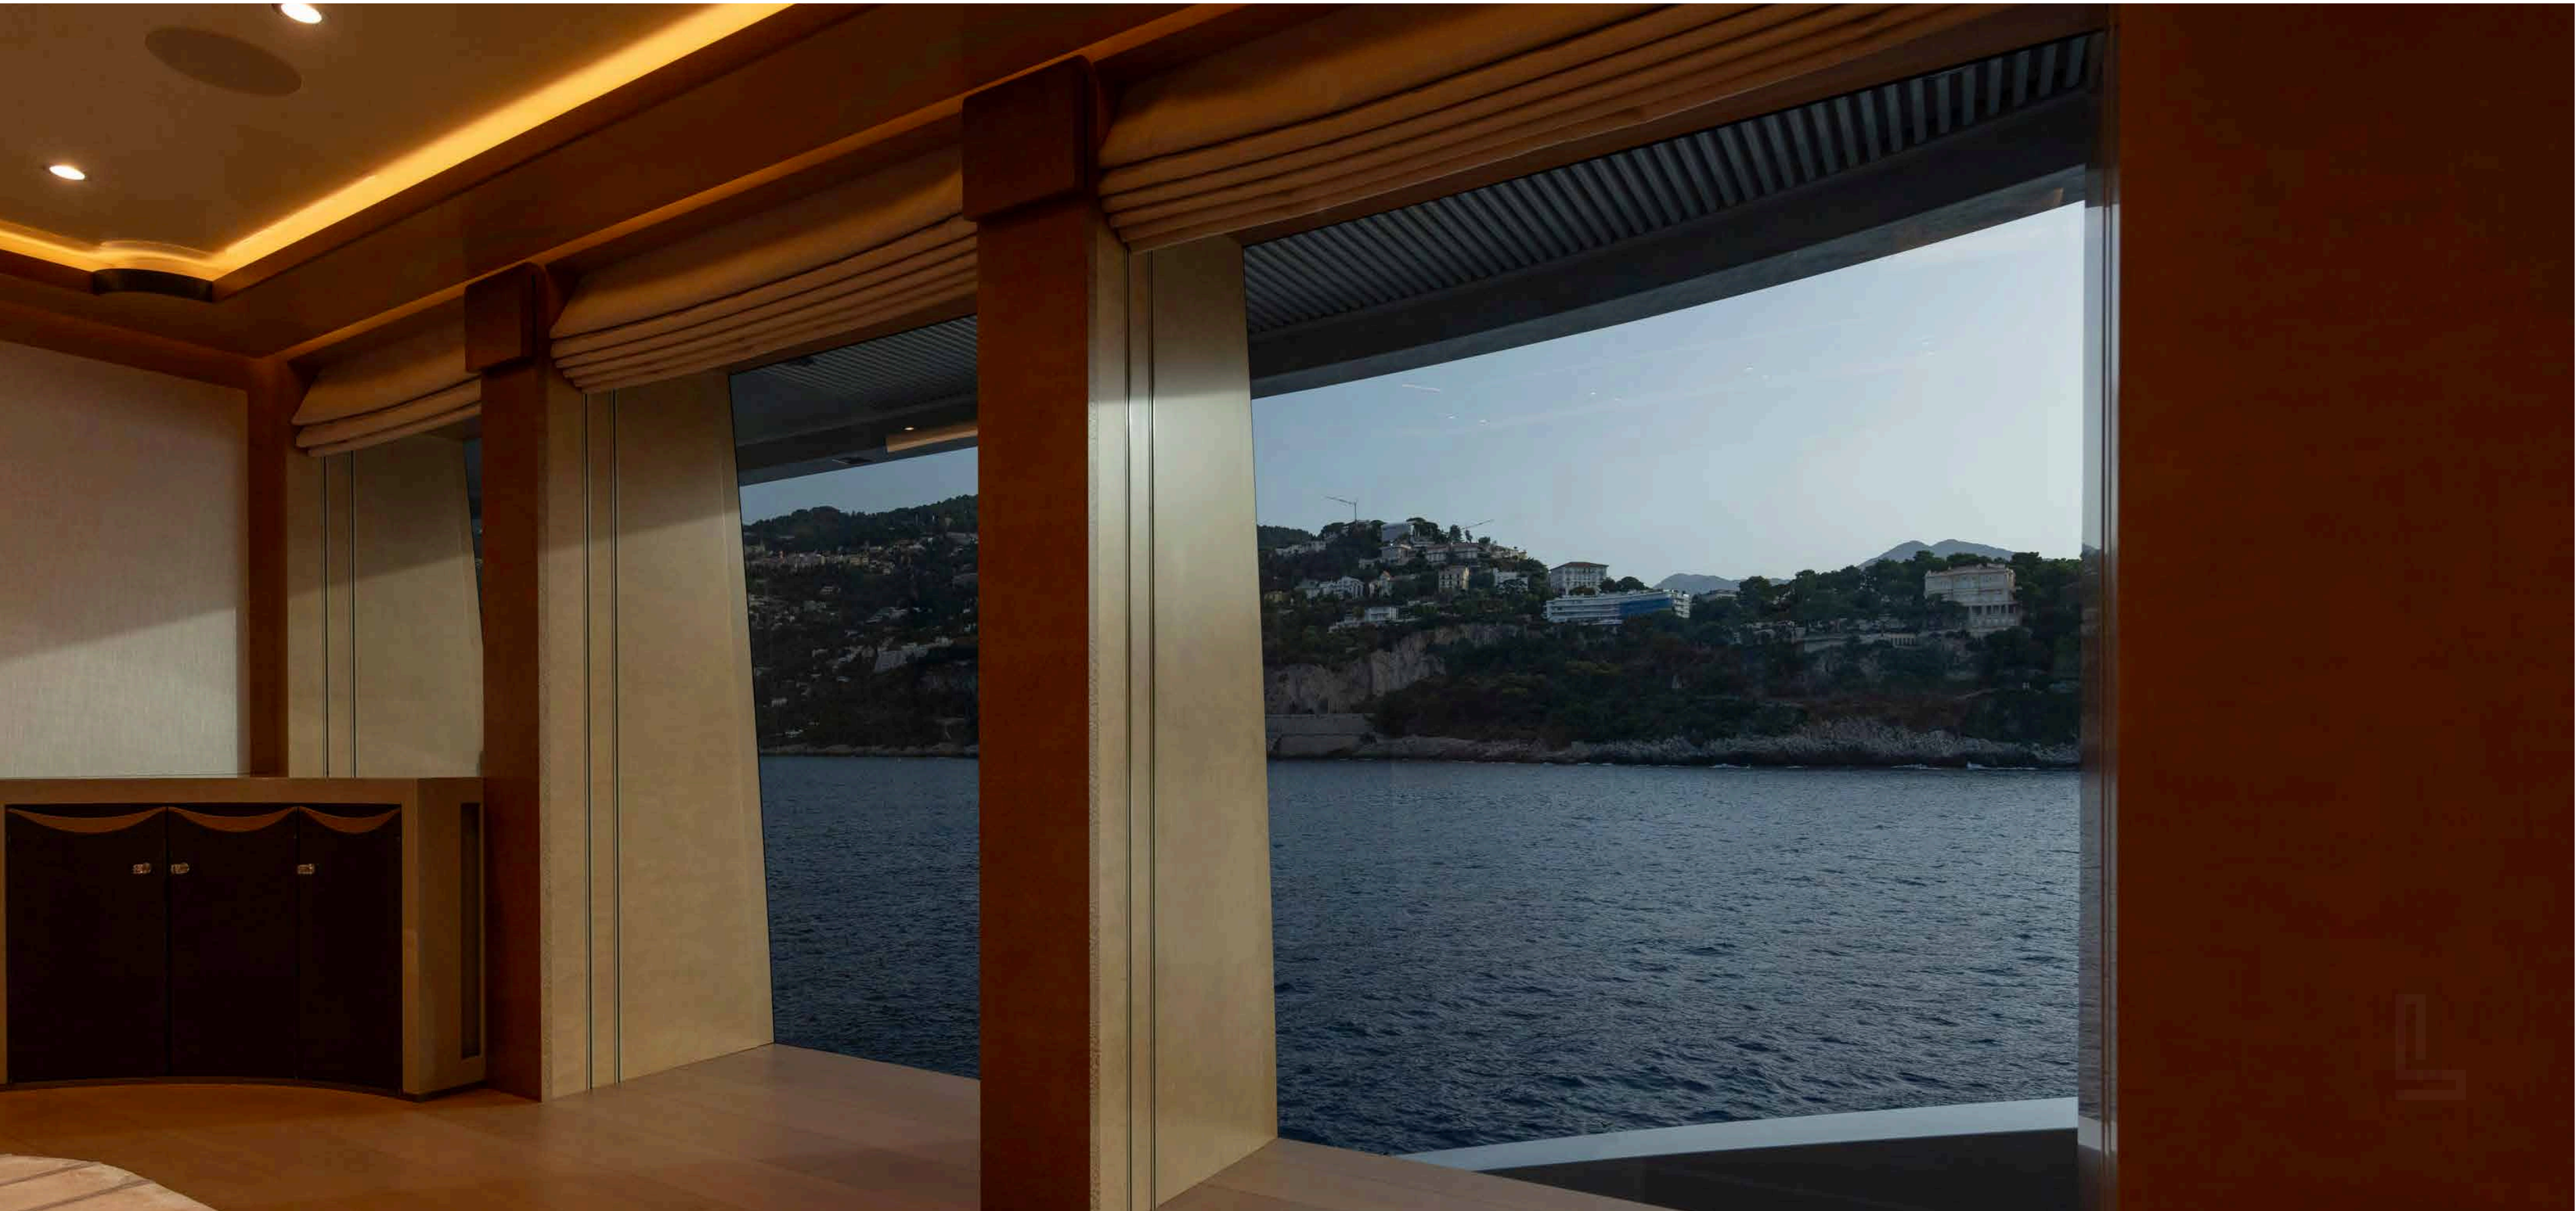

LUNA

UPPER DECK / TV SALON