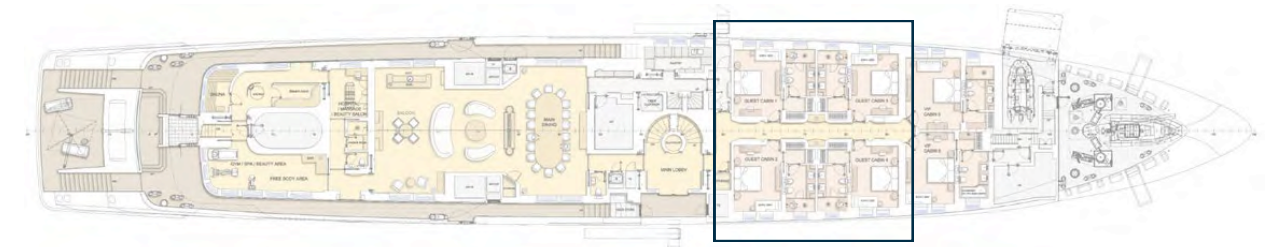

LUNA

MAIN DECK / VIP GUEST CABIN

LUNA

MAIN DECK / BATHROOM

LUNA

MAIN DECK / DOUBLE GUEST CABIN

LUNA

MAIN DECK / DOUBLE GUEST CABIN

LUNA

MAIN DECK / DOUBLE GUEST CABIN

LUNA

MAIN DECK / BATHROOM

LUNA

MAIN DECK

Gymnasium

Step into luxury within the confines of a 70-square-meter studio that seamlessly blends wellness and opulence.