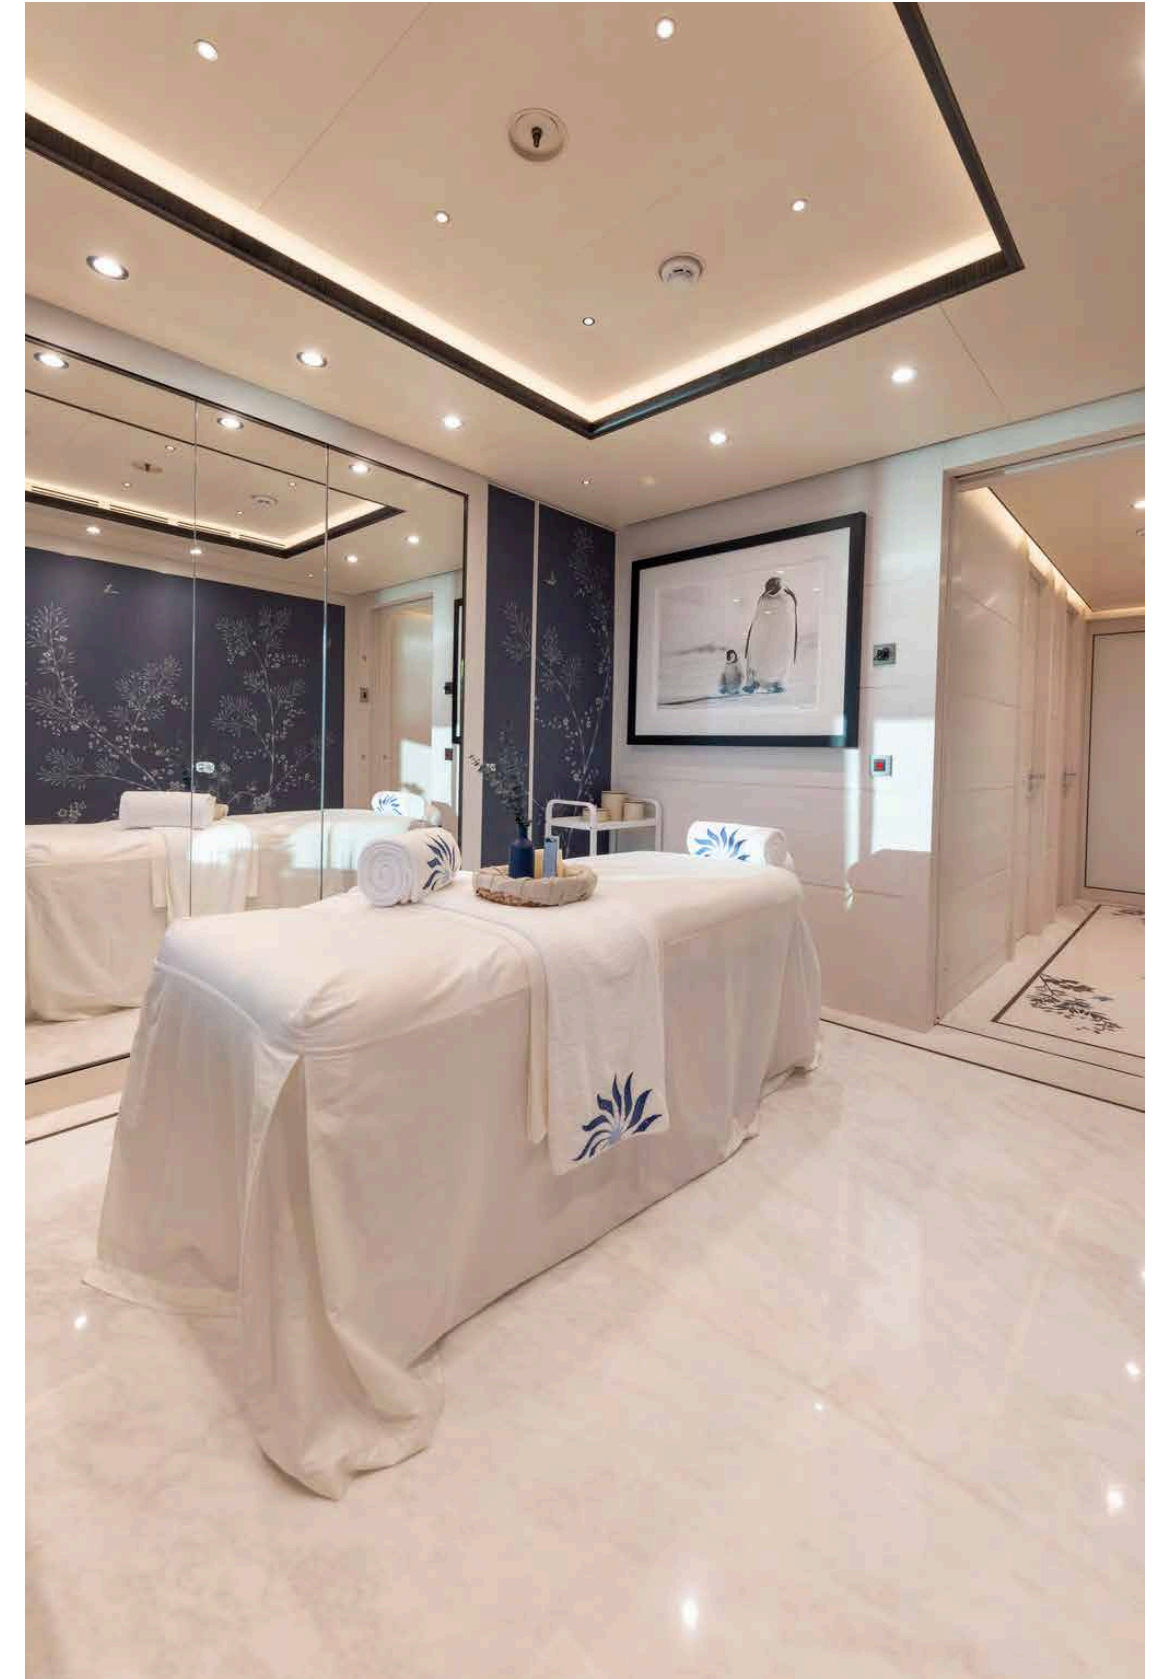

LUNA

MAIN DECK / SPA AREA