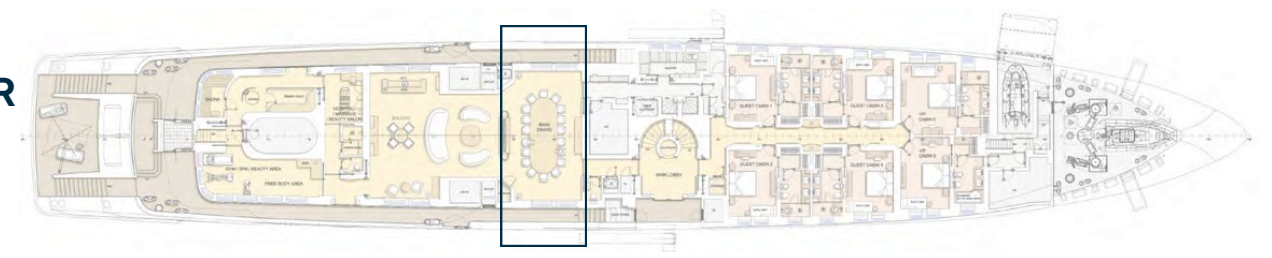

LUNA

MAIN DECK / FORMAL DINING & TIGER THEATER