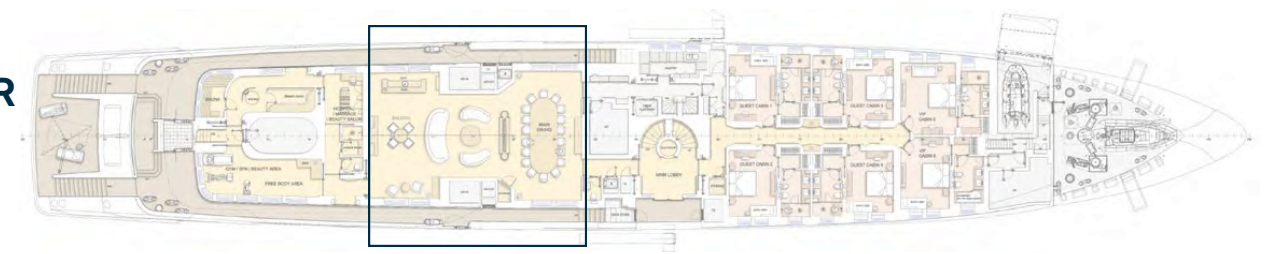

LUNA

MAIN DECK / FORMAL DINING & TIGER THEATER