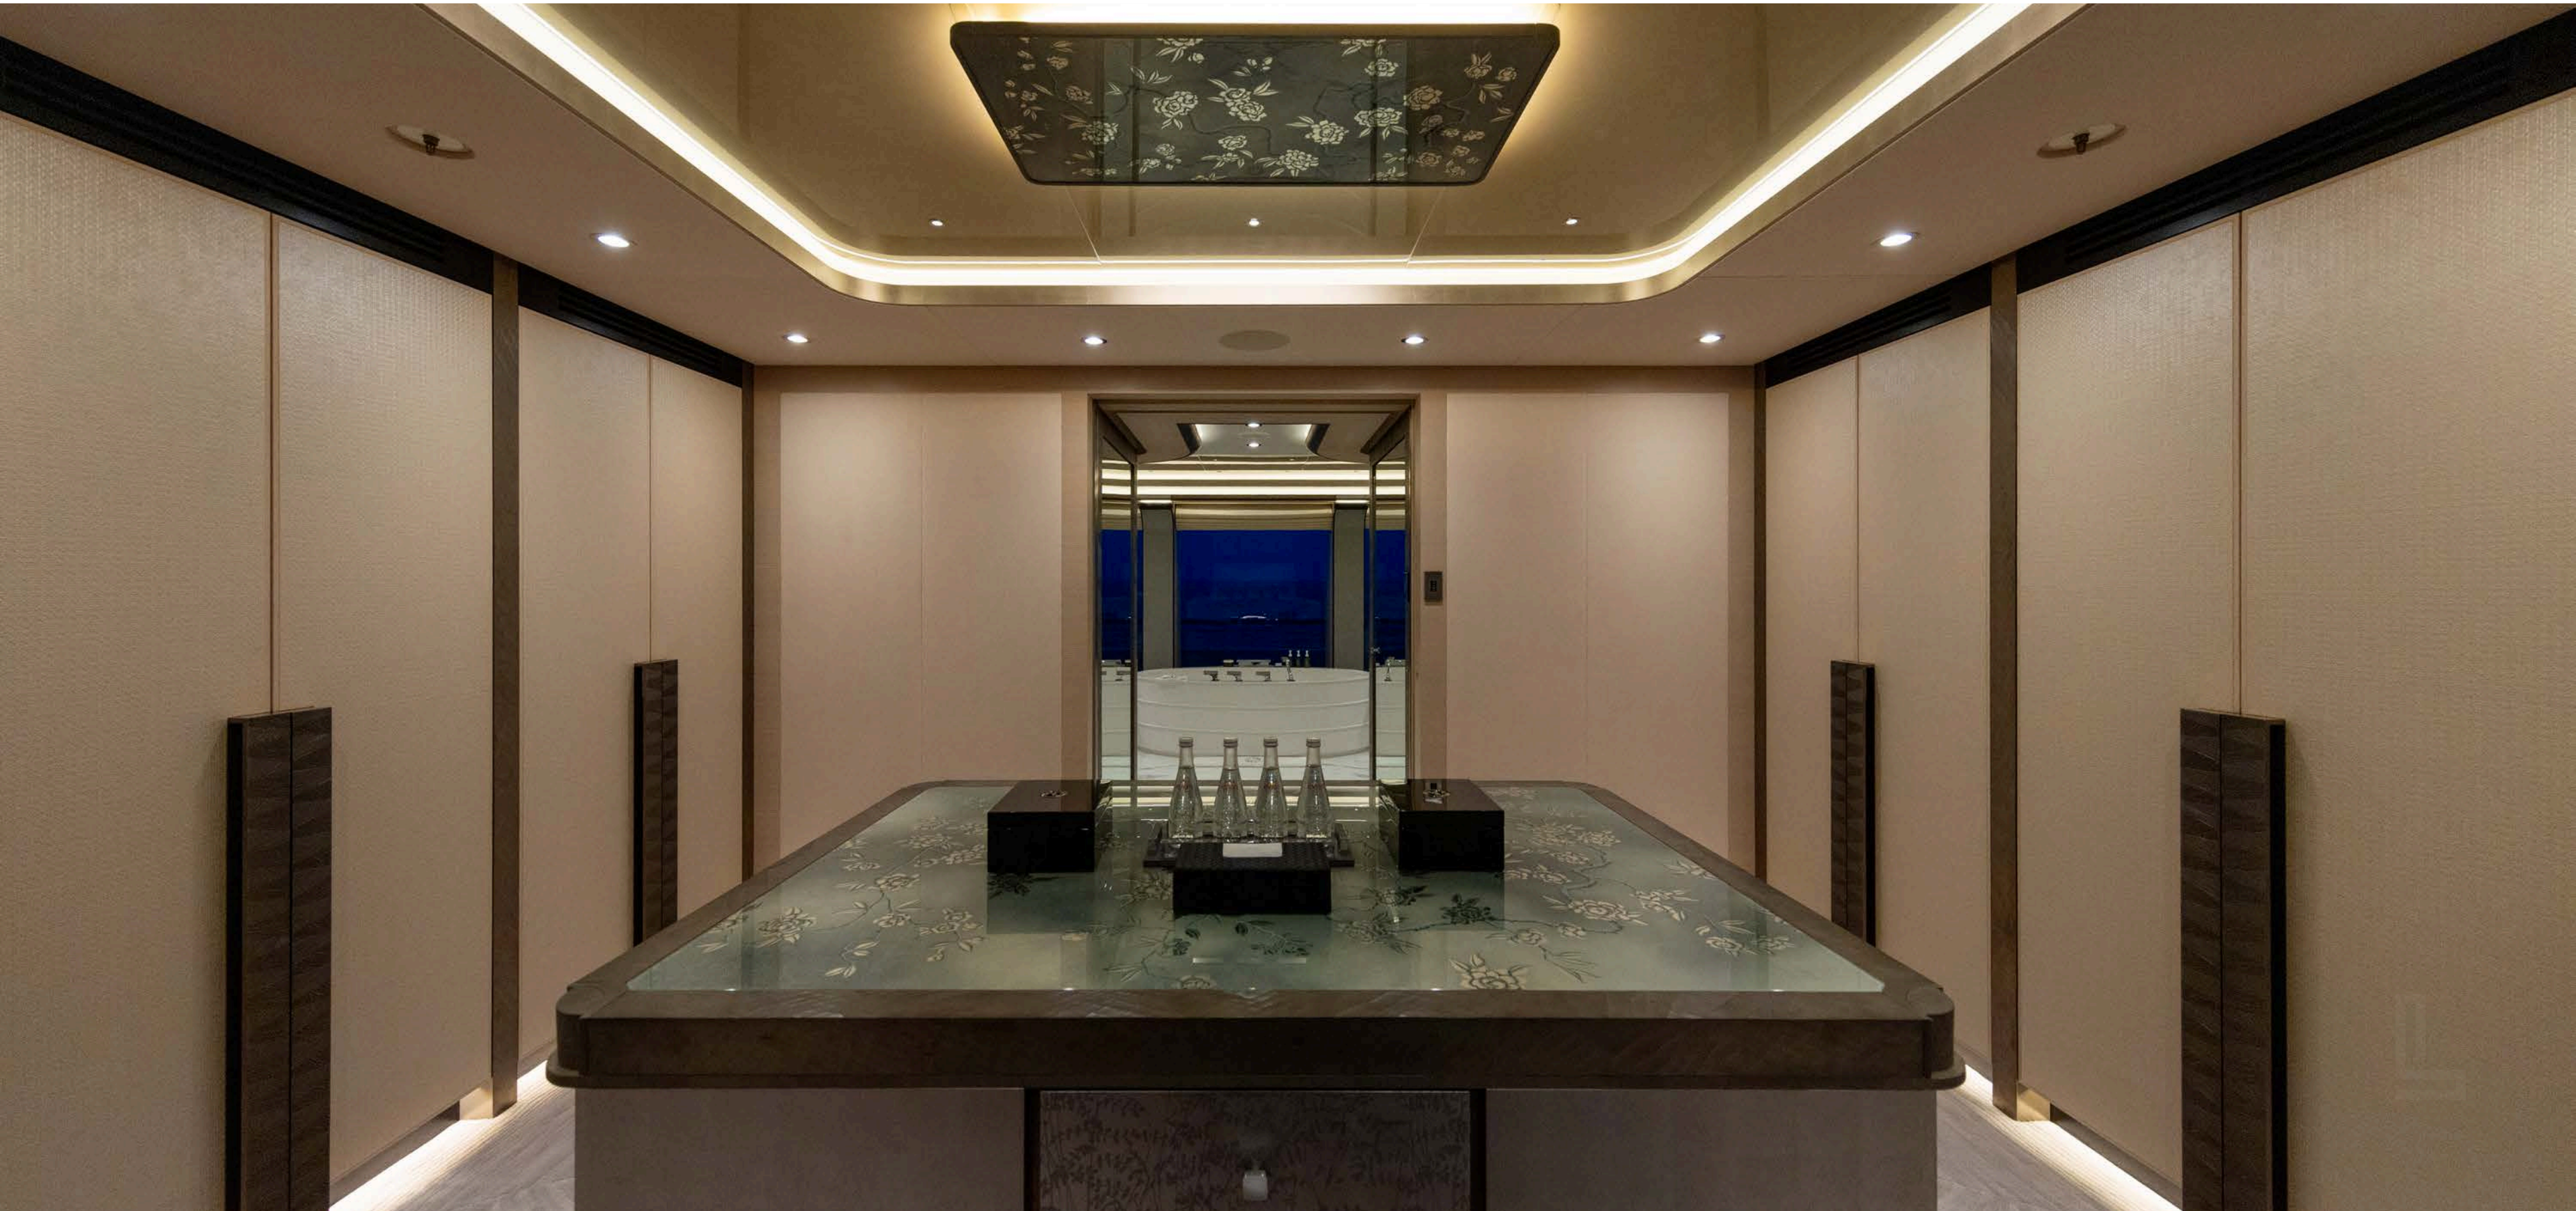

LUNA

HELI DECKS

LUNA

Owner's Deck

The Owner's Deck offers an exclusive retreat, featuring 135 square meters of interior space with private access to a stunning teak-topped deck.

Inside, the layout includes a spacious owner's suite, a dressing room, a lavish bathroom, and a private lounge, while the deck provides an inviting outdoor lounge and a jacuzzi.

LUNA

OWNER'S DECK / DRESSING ROOM

LUNA

OWNER'S DECK

Owner's Bathroom

The Owner's deck features a spa tub within the luxurious grand en suite, offering ocean views while you indulge in a bath.

Additionally, there is a separate terrace at the front, complete with a jacuzzi, providing complete privacy.